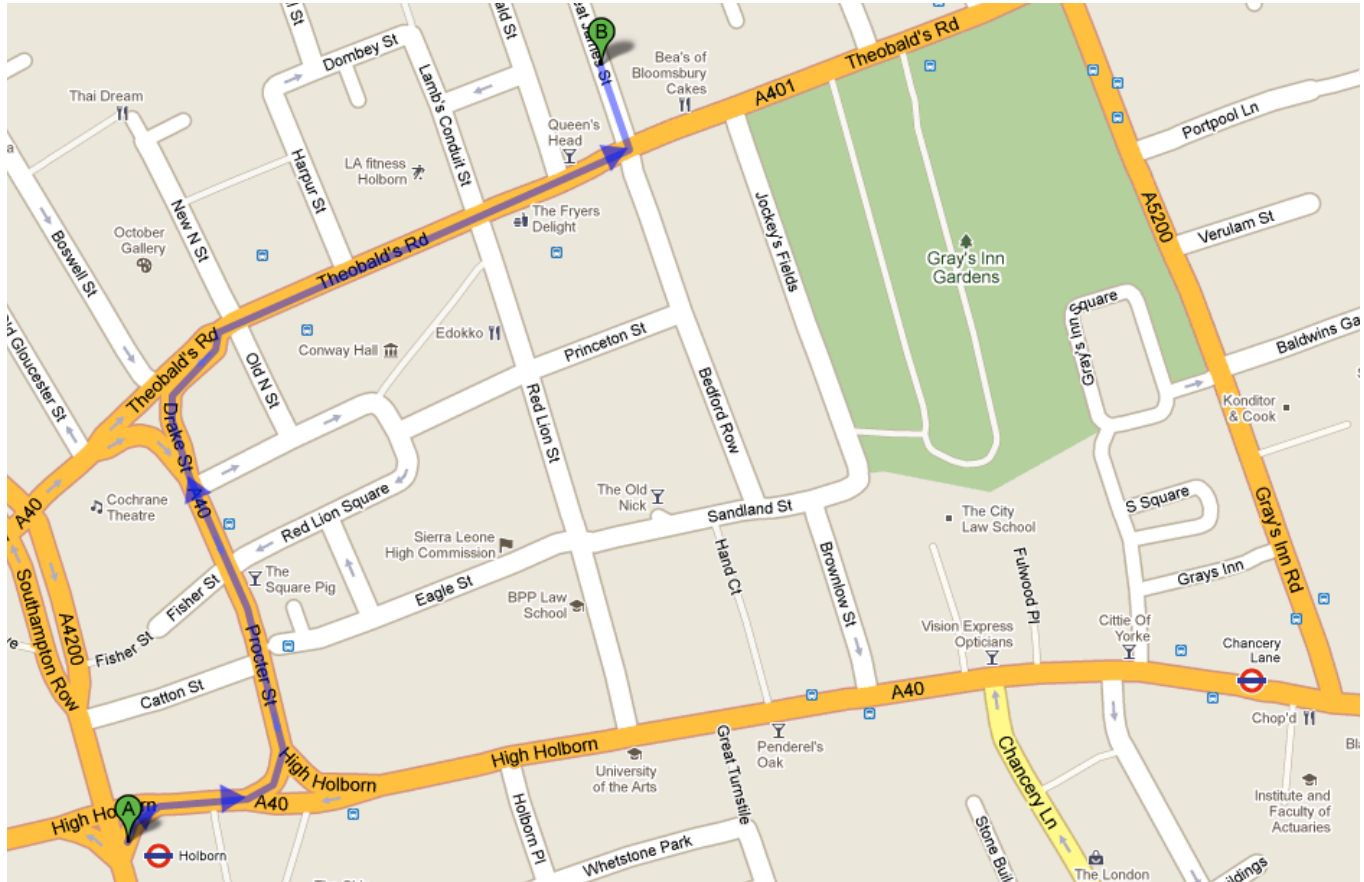

Ground Floor, 34 Great James St, London, WC1N 3HB – TEL: 0207 404 6234

Transport Links:

Nearest Tube Stations:

Holborn (**Central Line** or **Piccadilly Line**)

Chancery Lane (**Central Line**)

Russell Square (**Piccadilly Line**)

Buses:

From **Waterloo** – **243** towards Wood Green Station

From **Oxford Circus** – **55** towards Leyton / Baker's Arms Tesco

– **98** towards Holborn / Red Lion Square

From **London Bridge** – **17** towards Archway Station / Macdonald Rd

– **521** towards Waterloo

From **Liverpool Street** – **8** towards Victoria

From **Angel** – **38**

– **19**

From **Canada Water** – **188**

From **Stratford** – **25**